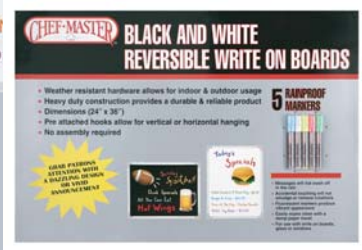

# SIGNS & ACCESSORIES

Item #90030

Item #90032

Item #90031

Item #90035

Item #90036

Item #90037

Item #90033 Black

Item #90038 Chrome

Item #90039 Brass

Item #	UPC	Description	Case Pack	Cost Each
90030	0-76903-90030-3	18" x 24" Black & White Reversible Write on Boards Includes 5 Rain Proof Markers	2	\$27.50
90031	0-76903-90031-0	24" x 36" Black & White Reversible Write on Boards Includes 5 Rain Proof Markers	2	\$41.00
90032	0-76903-90032-7	5 Rain Proof Markers	4	\$10.20
90033	0-76903-90033-4	Teller Sign- Black	2	\$41.60
90038	0-76903-90038-9	Teller Sign - Chrome	2	\$51.60
90039	0-76903-90039-6	Teller Sign- Brass	2	\$51.60
90035	0-76903-90035-8	Wooden Easel	2	\$30.15
90036	0-76903-90036-5	18" x 24" Chalk Board Includes Chalk & Erasers	2	\$28.45
90037	0-76903-90037-2	24" x 36" Chalk Board Includes Chalk & Erasers	2	\$45.15