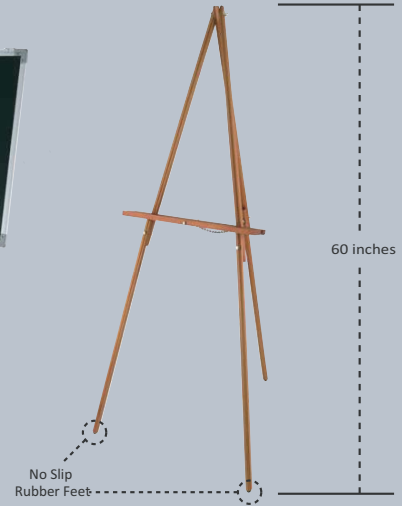

# SIGNS & ACCESSORIES

Item #90030

Item #90032

Item #90031

Item #90035

Item #90036

Item #90037

Item #90033 Black

Item #90038 Chrome

Item #90039 Brass

Item #	UPC	Description	Case Pack	Cost Each
90030	0-76903-90030-3	18" x 24" Black & White Reversible Write on Boards Includes 5 Rain Proof Markers	2	\$27.50
90031	0-76903-90031-0	24" x 36" Black & White Reversible Write on Boards Includes 5 Rain Proof Markers	2	\$41.00
90032	0-76903-90032-7	5 Rain Proof Markers	4	\$10.20
90033	0-76903-90033-4	Teller Sign- Black	2	\$41.60
90038	0-76903-90038-9	Teller Sign - Chrome	2	\$51.60
90039	0-76903-90039-6	Teller Sign- Brass	2	\$51.60
90035	0-76903-90035-8	Wooden Easel	2	\$30.15
90036	0-76903-90036-5	18" x 24" Chalk Board Includes Chalk & Erasers	2	\$28.45
90037	0-76903-90037-2	24" x 36" Chalk Board Includes Chalk & Erasers	2	\$45.15